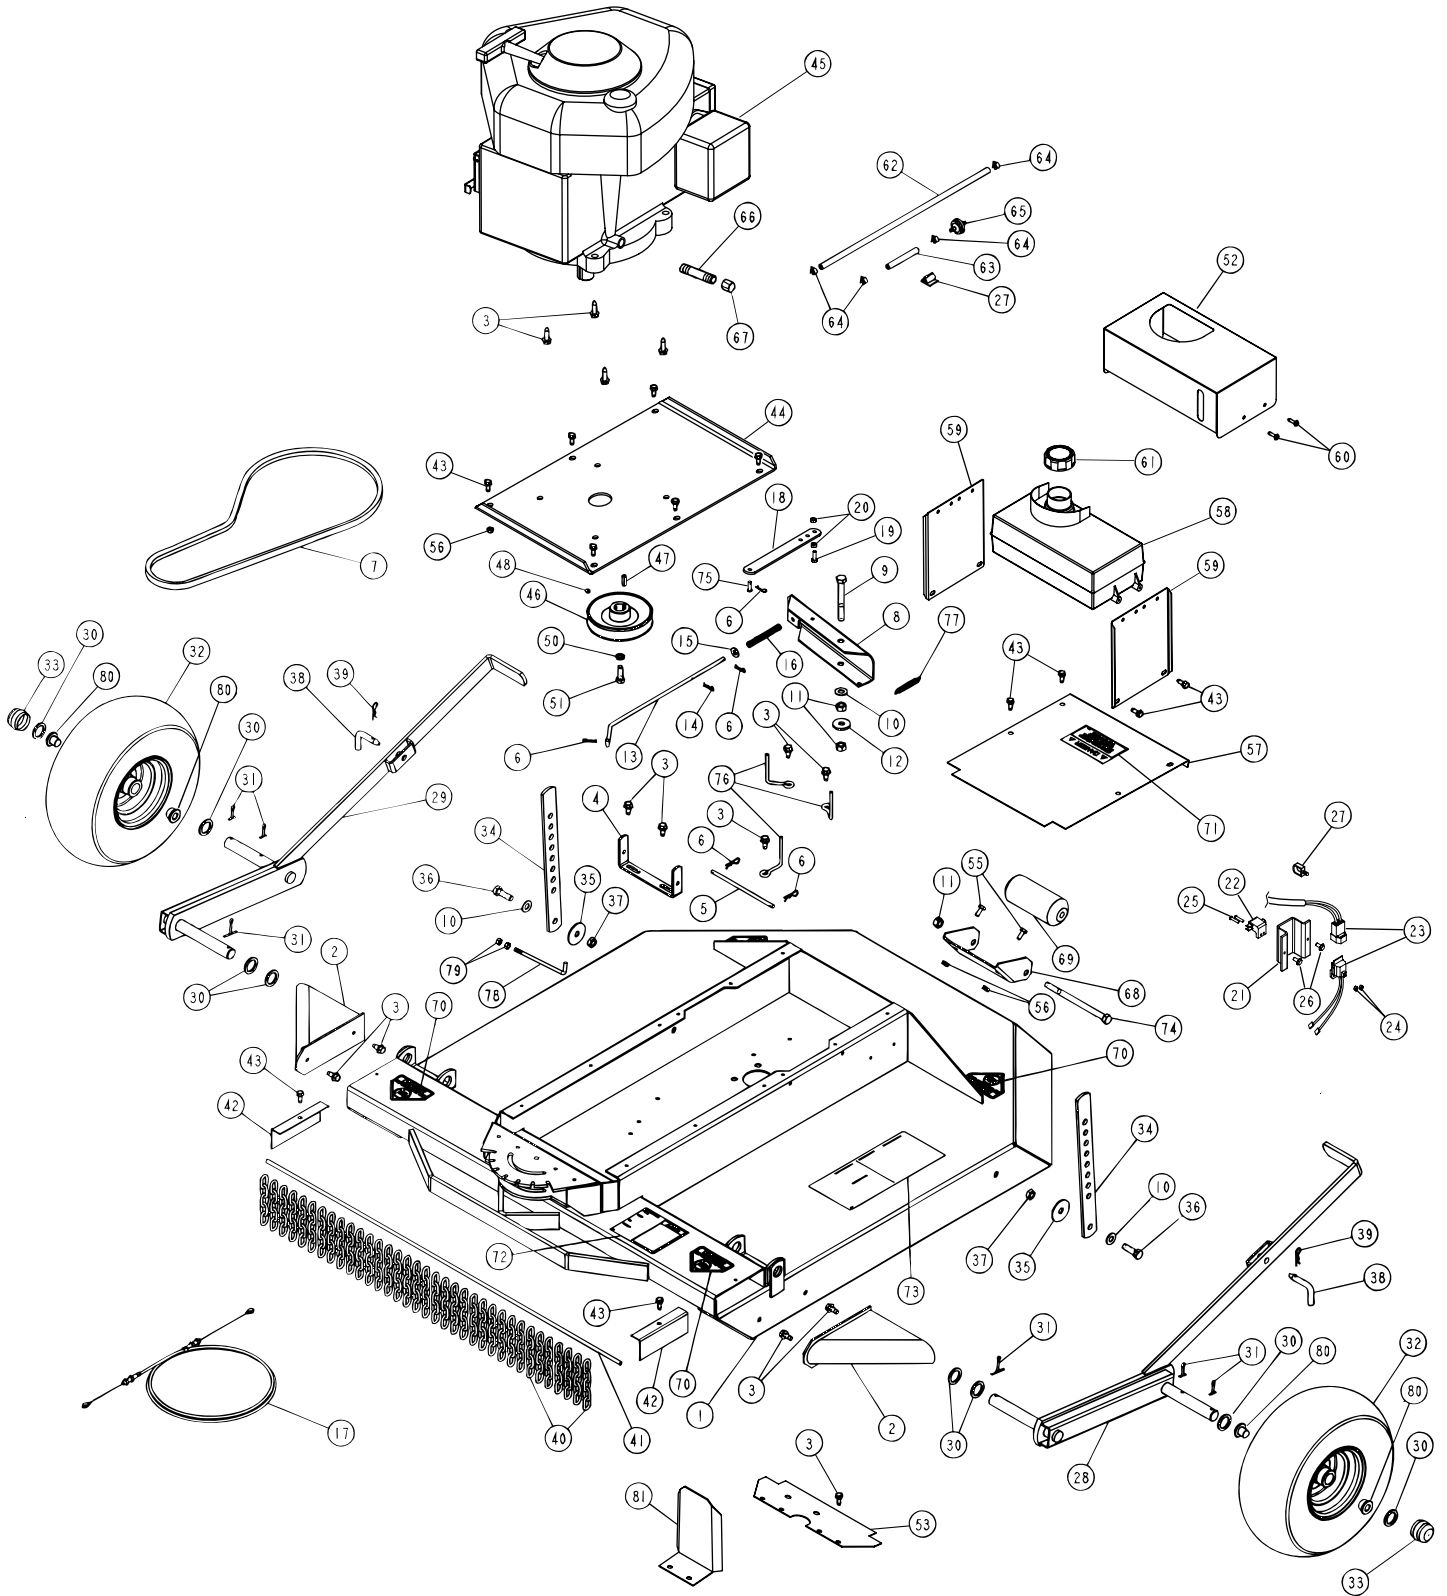

42" ROUGH CUT TRAILMOWER - MODEL 45-03612

42" ROUGH CUT TRAILMOWER - MODEL 45-03612

ITEM	PART NO.	DESCRIPTION	ITEM	PART NO.	DESCRIPTION
1.	HA24255	MOWER DECK	41.	HA24312	ROD CHAIN
2.	HA24378	GUARD WHEEL	42.	HA24313	BRACKET CHANNEL
3.	HA23193	SCREW 3/8-16 X 1-1/4 THD. FORMING	43.	HA9131	SCREW SELF THREADING
4.	HA24292	BRACKET BELT GUIDE	44.	25428	PLATE ENGINE MOUNTING
5.	HA24293	ROD BELT GUIDE	45.	2197020115E1*	ENGINE, 12.5 HP
6.	HA3090	PIN HAIR COTTER	46.	HA24457	PULLEY
7.	HA24294	V-BELT (B SEC. 60" O.C.)	47.	HA3073	KEY 1/4" SQ. X 1"
8.	HA24295	CHANNEL CLUTCH LEVER	48.	HA115321	SCREW 5/16-18 X 5/16 SOC. SET
9.	45100	BOLT 1/2-13 X 4" HEX HEAD	50.	43555	WASHER 7/16" LOCK
10.	HA120396	WASHER 1/2 FLAT	51.	HA181668	BOLT 7/16-20 X 1-1/4 HEX HEAD
11.	43262	NUT 1/2-13 HEX LOCK	52.	25051	COVER, GAS TANK
12.	HA14232	WASHER FLAT	53.	25265	COVER, FRONT DRIVE
13.	HA24296	ROD CLUTCH LINK	55.	43182	BOLT 5/16-18 X 3/4 HEX HEAD
14.	44101	PIN, COTTER 3/32" X 3/4"	56.	43064	NUT 5/16-18 HEX LOCK
15.	43081	WASHER FLAT 5/16" STD. WRT.	57.	25264	COVER, REAR DRIVE
16.	HA24297	SPRING CLUTCH	58.	HA23732	TANK GASOLINE
17.	HA24617	CLUTCH CABLE ASSY (Model 45-03071)	59.	HA24317	PLATE FUEL TANK
	49165	CLUTCH CABLE ASSY (Model 45-0361)	60.	HA163318	SCREW 1/4-14 X 7/8 TAPPING PAN HEAD
18.	25292	STRAP, CLUTCH ADJUSTING	61.	HA23733	CAP GASOLINE TANK
19.	43661	BOLT, 1/4-20 X 1" HEX HEAD	62.	48837	HOSE FUEL TANK LONG
20.	43016	NUT 1/4-20 HEX LOCK	63.	HA24455	HOSE FUEL TANK SHORT
21.	25262	BRACKET INTERLOCK MOUNTING	64.	HA23792	CLAMP FUEL LINE
22.	HA23199	SWITCH INTERLOCK	65.	HA23791	FILTER FUEL LINE
23.	64904	MODULE ASSY WITH WIRES	66.	48095	PIPE
24.	712-0121	NUT #10-24 HEX	67.	48096	CAP
25.	47078	SCREW #10-24 X 3/4"	68.	HA24310	BRACKET ROLLER
26.	48840	SCREW 1/4-20 WASHER HEAD	69.	HA12138	ROLLER MOWER
27.	48298	CLIP, CORD	70.	HA12315	DECAL DANGER (HAND)
28.	HA24300	WHEEL MOUNTING BRACKET L.H.	71.	HA12314	DECAL DANGER
29.	HA24301	WHEEL MOUNTING BRACKET R.H.	72.	HA24365	DECAL OPERATION/CAUTION
30.	HA4143	WASHER FLAT	73.	HA24366	DECAL HEIGHT ADJUSTMENT
31.	HA137258	PIN COTTER 3/16" X 1-3/4"	74.	HA126145	BOLT 1/2-13 X 7" HEX HEAD
32.	46272	TIRE	75.	43982	PIN, CLEVIS 1/4" X 5/8"
33.	HA23229	CAP HUB	76.	HA22981	BELT GUIDE
34.	HA24309	STRAP ADJUSTING	77.	HA24298	SPRING RETURN
35.	HA6979	WASHER FLAT	78.	49156	ROD, CABLE GUIDE
36.	43020	BOLT 1/2-13 X 1-1/2 HEX HEAD	79.	43013	NUT 1/4-20 HEX
37.	43019	NUT 1/2-13 HEX JAM	80.	44488	WHEEL BEARING
38.	HA23220	PIN LOCATING	81.	25293	WIRE GUARD PLATE
39.	47134	PIN HAIR COTTER .08" X 1.58"			
40.	HA24311	CHAIN DEFLECTOR			

* Order engine repair parts from your nearest Briggs & Stratton dealer.